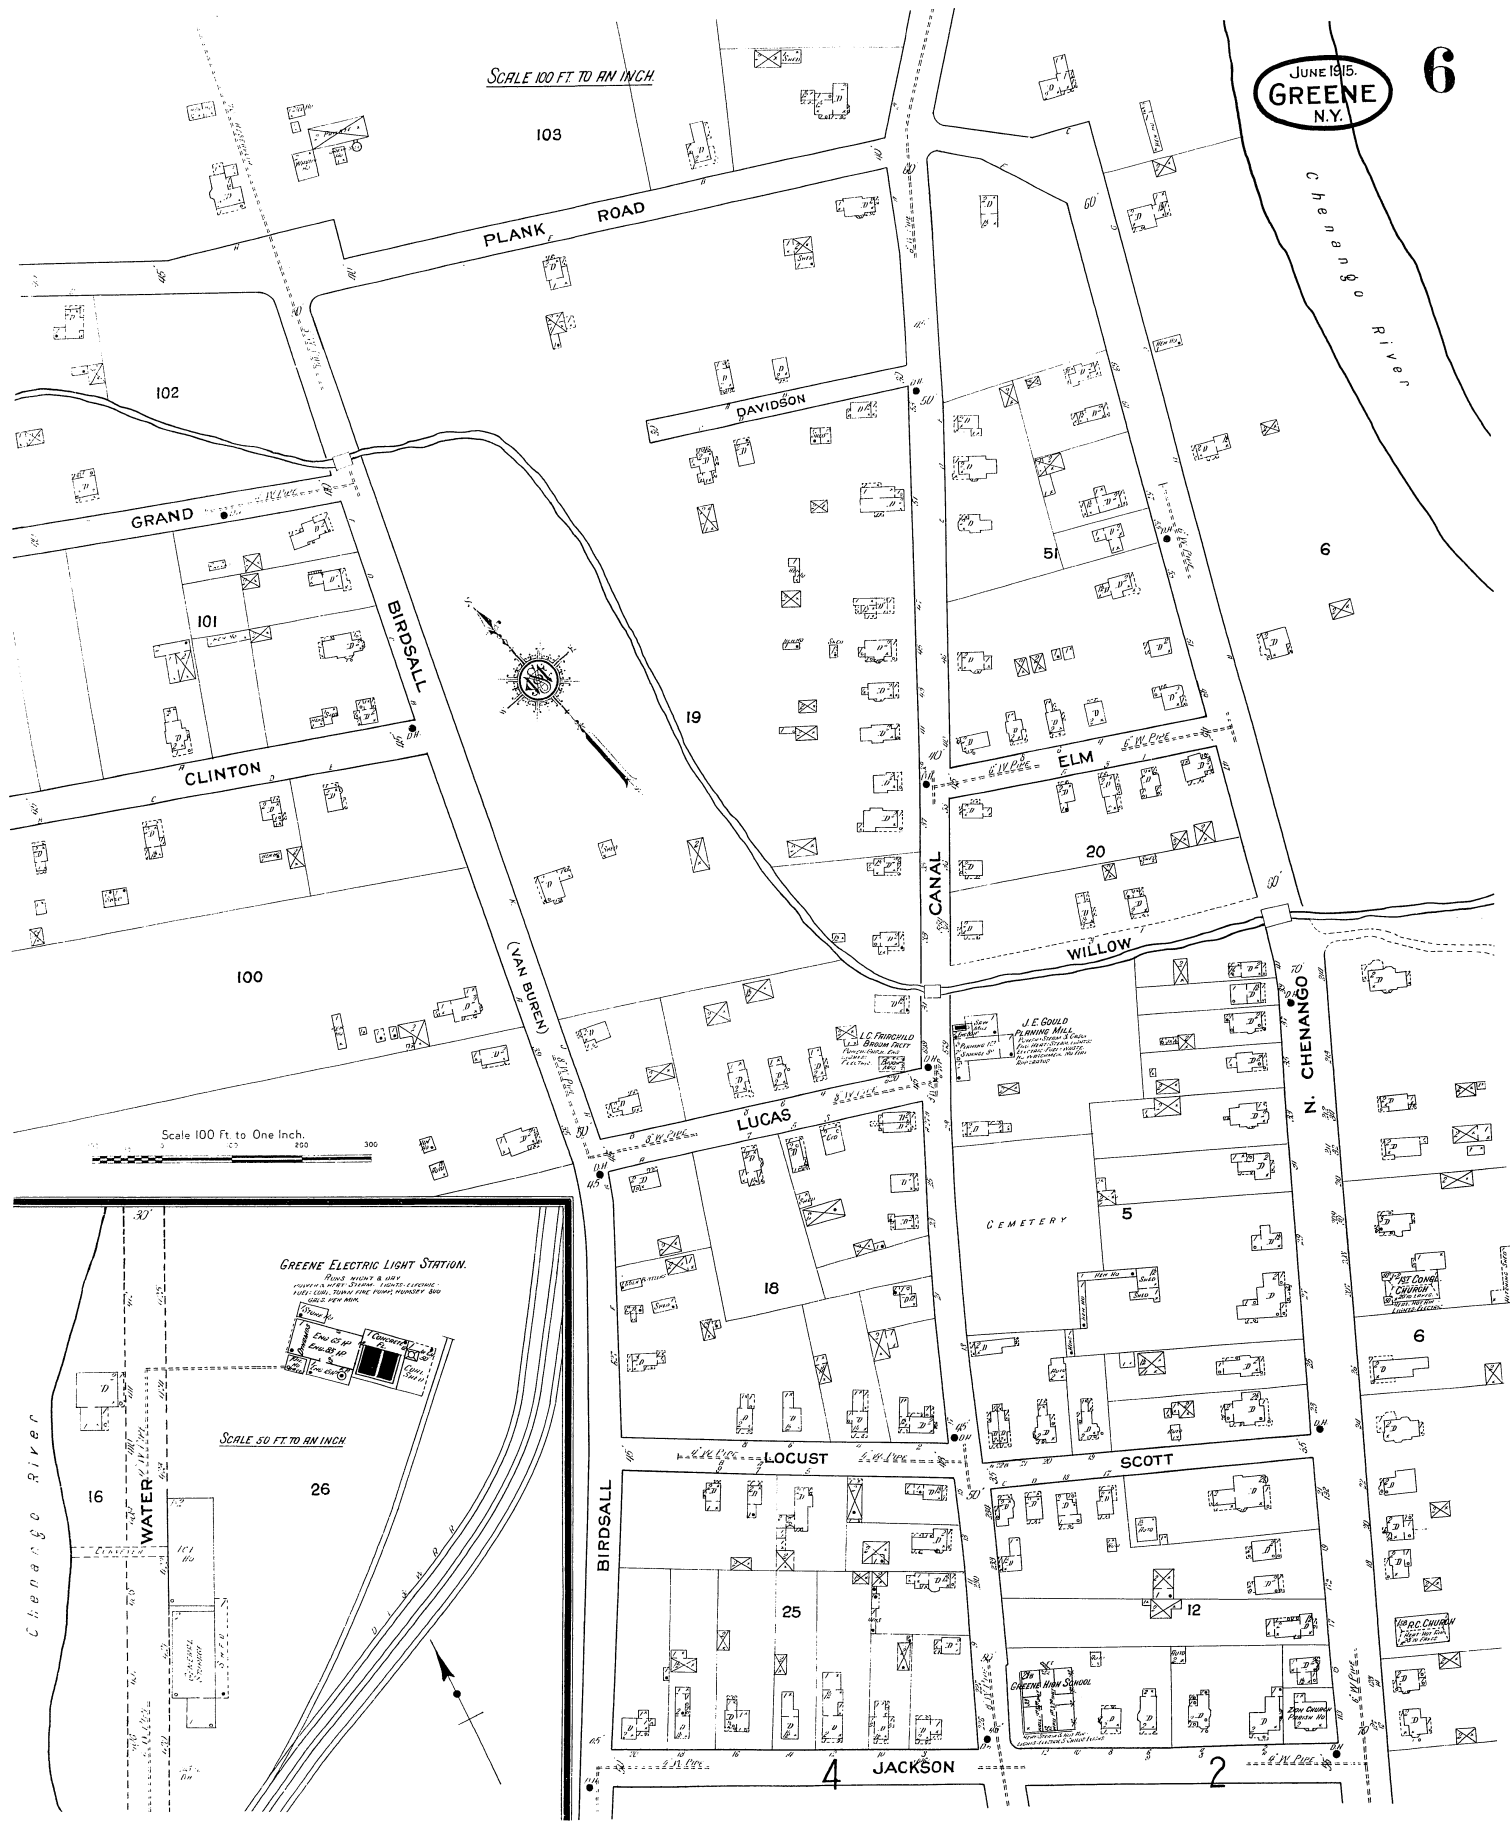

SCALE 100 FT. TO AN INCH.