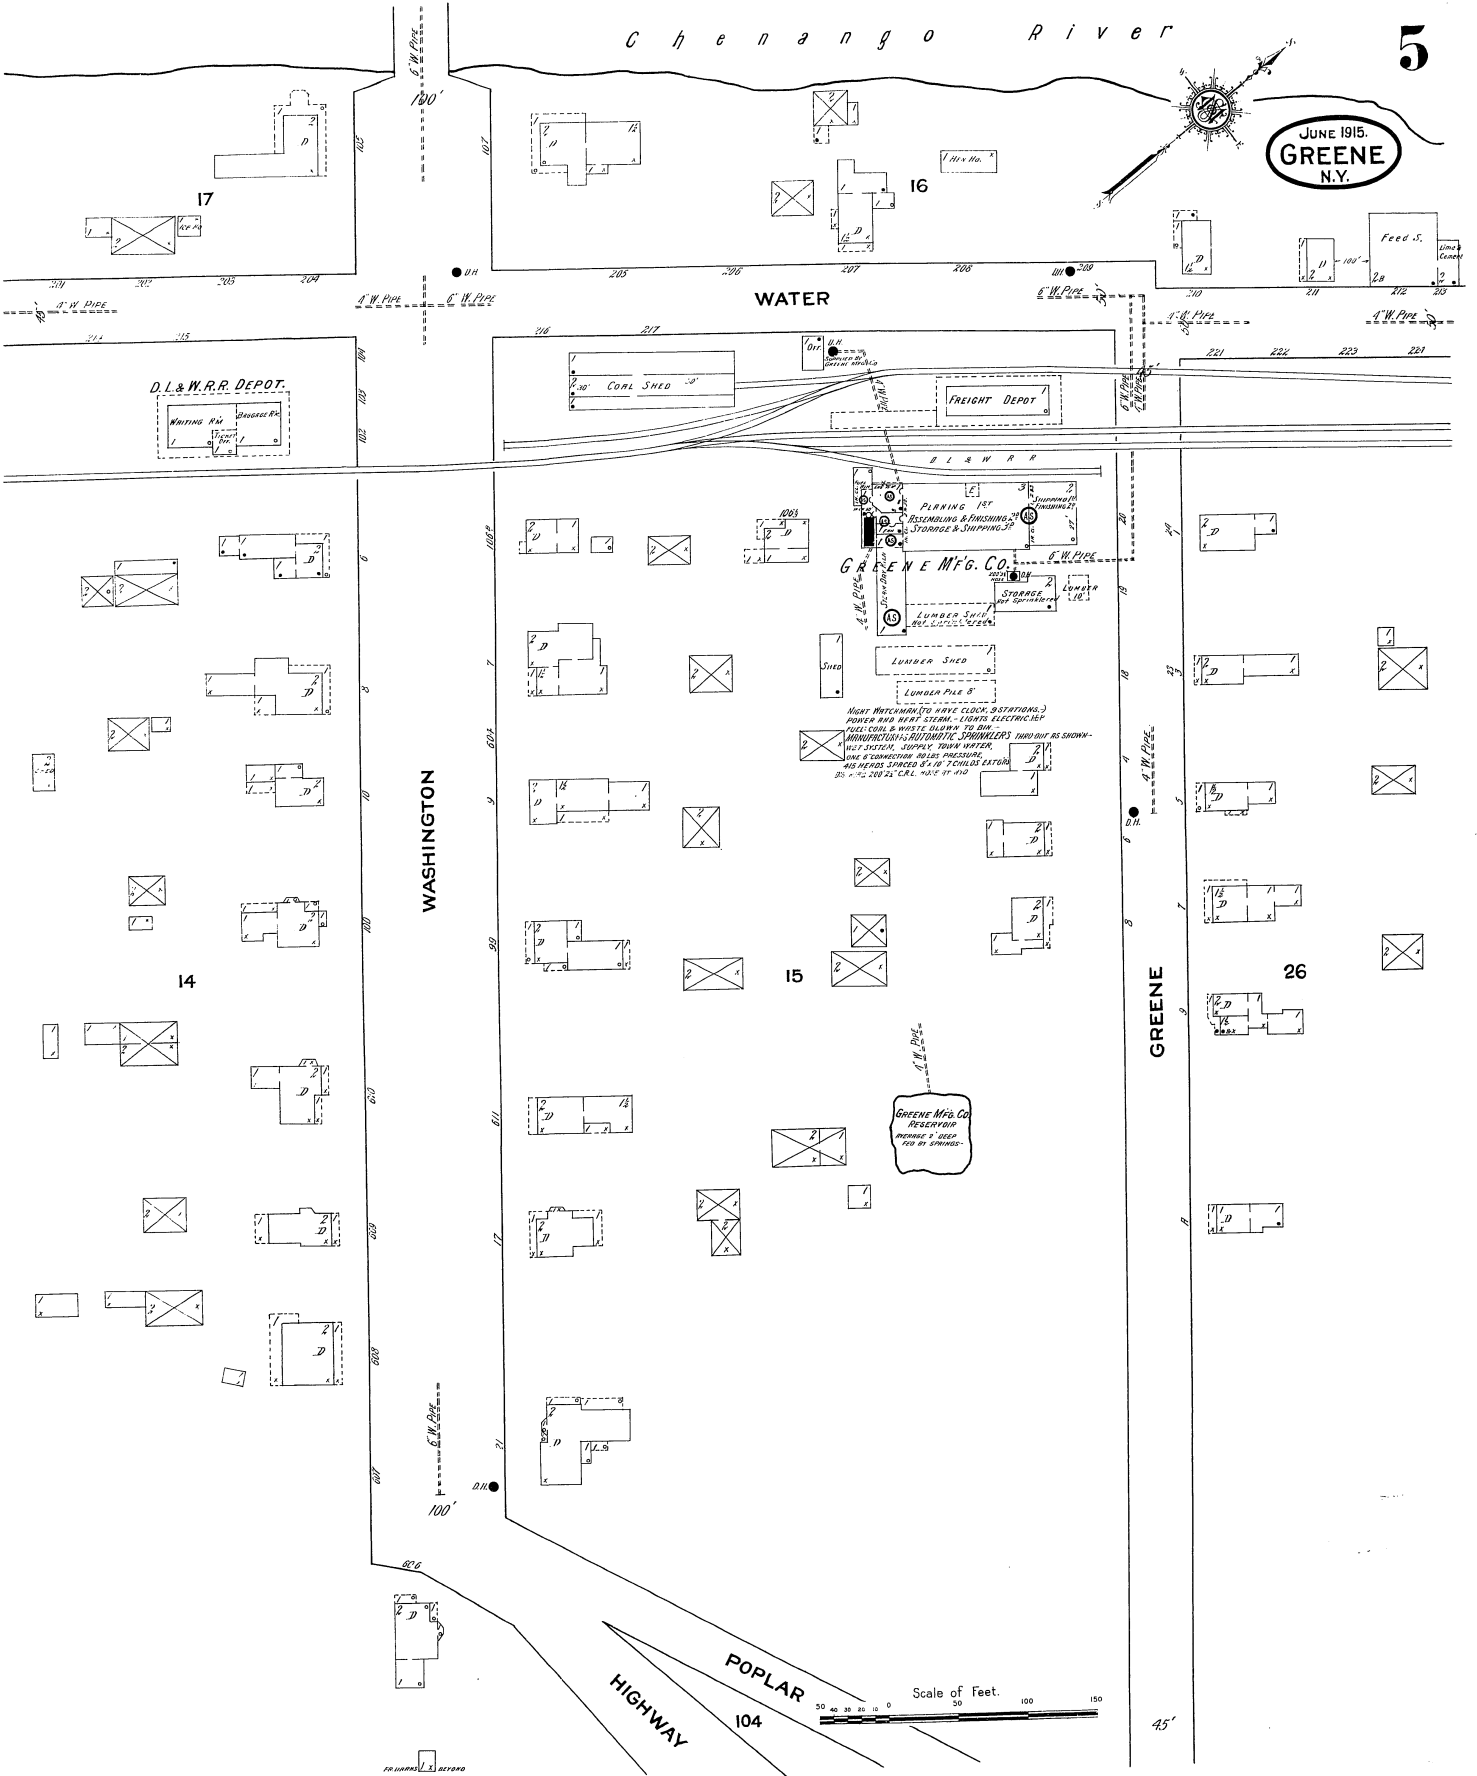

JUNE 1915.
GREENE
N.Y.

JUNE 1915
GREENE
N.Y.

WATER

D.L. & W.R.R. DEPOT.

GREENE MFG. CO.

WASHINGTON

GREENE

POPLAR
HIGHWAY
104

Scale of Feet.
0 50 100 150

17

16

14

15

26

SCALE 100 FT. TO AN INCH.

Scale 100 Ft. to One Inch.

GREENE ELECTRIC LIGHT STATION.

SCALE 50 FT. TO AN INCH