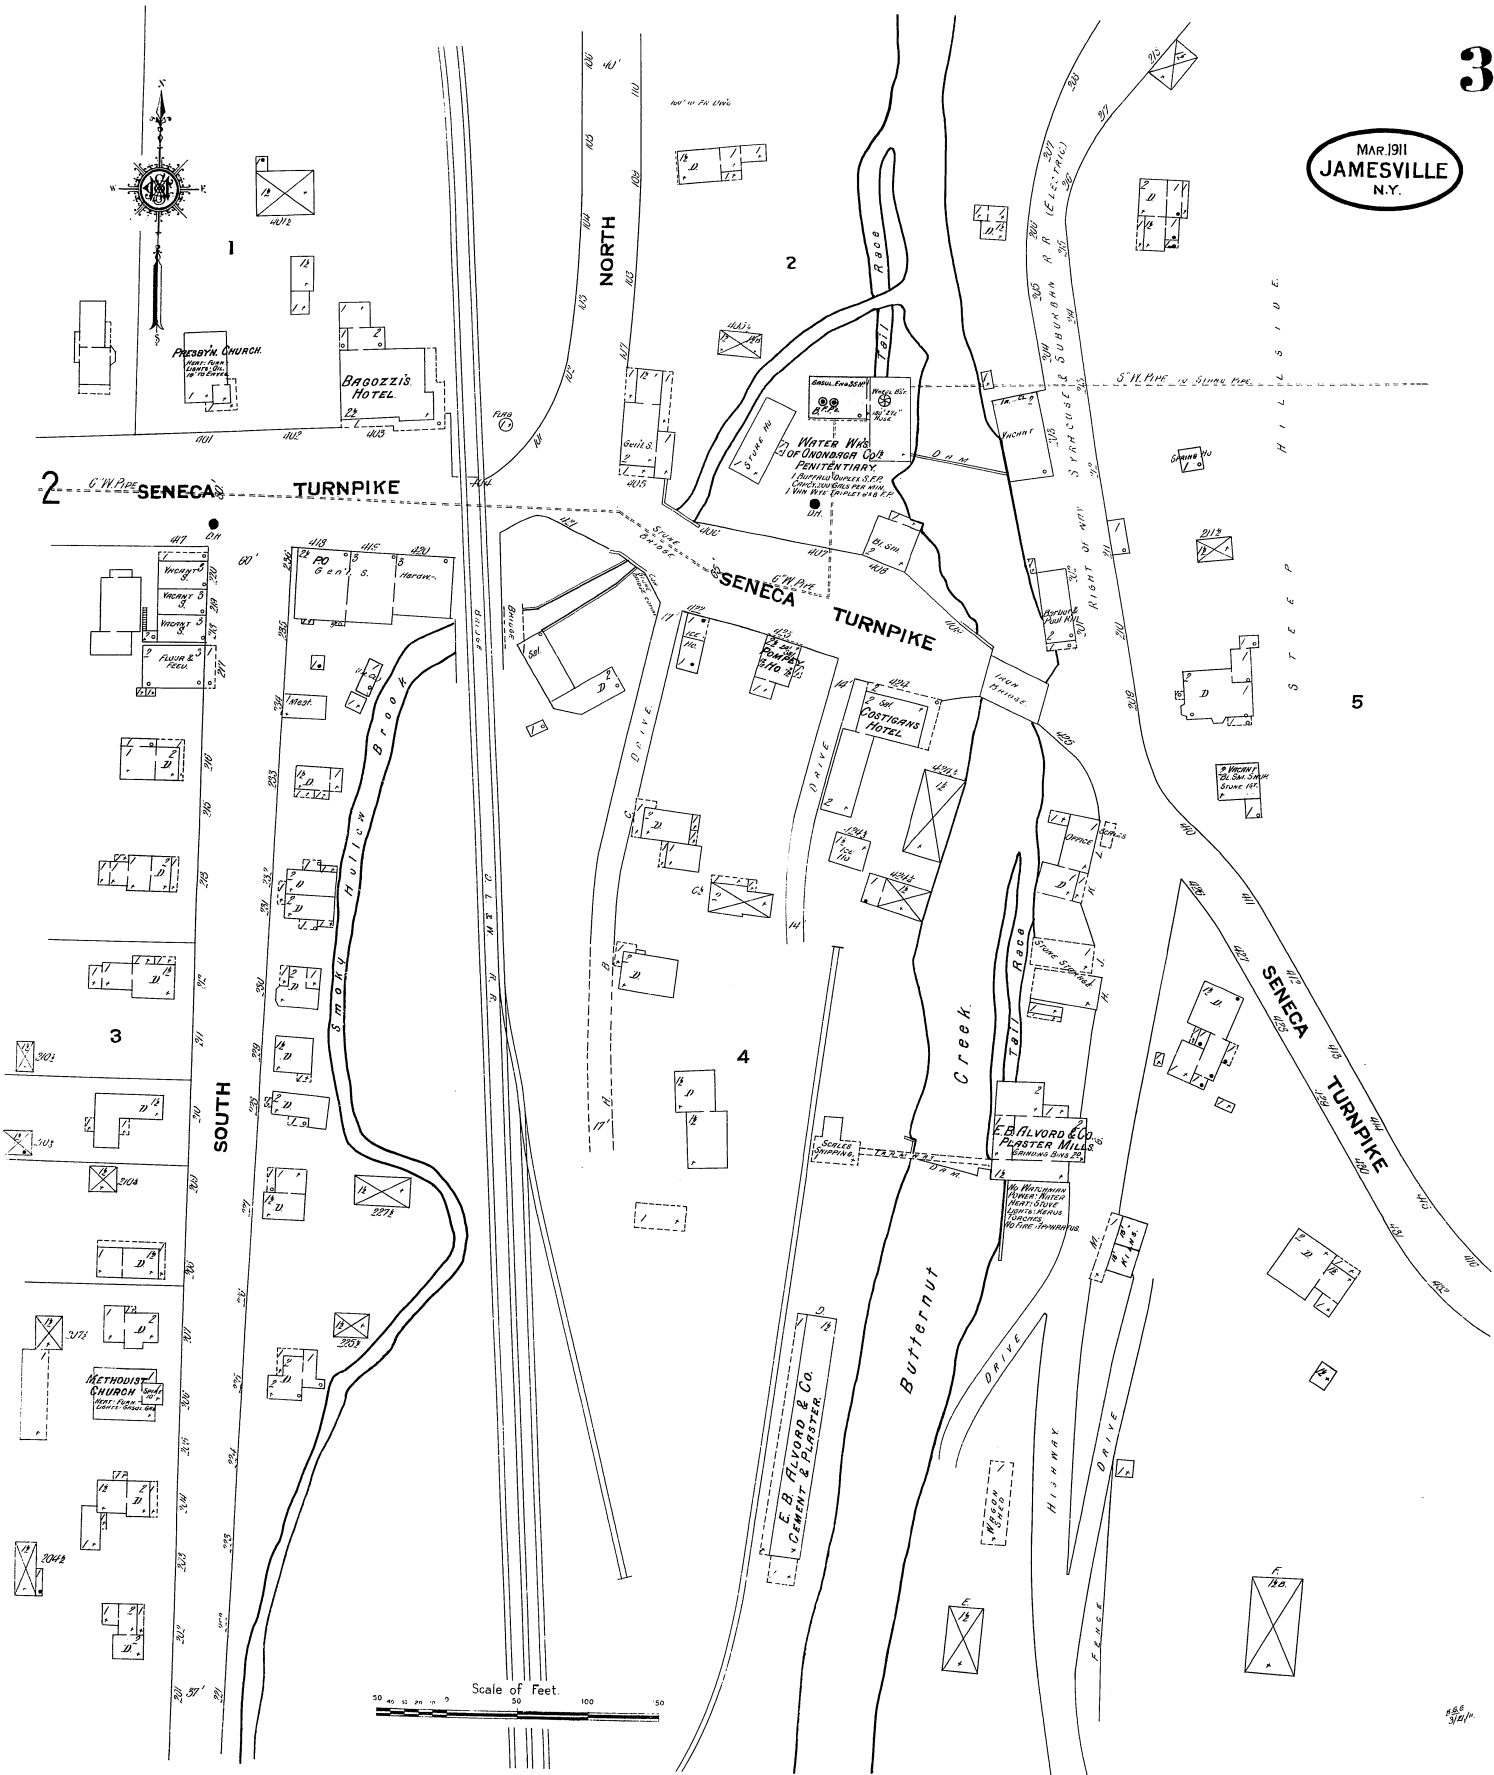

Scale of Feet

MAR 1911
JAMESVILLE
N.Y.

MAR. 1911
JAMESVILLE
N.Y.

Scale of Feet.
0 10 20 30 40 50

Located 3/4 Mile N of P.O.

MAR 1911
JAMESVILLE
N.Y.

4

T. M. MILLER, FLORIST
GREEN GLASS

4

30' to 25' to P.O. Dist.

Scale of Feet.
0 50 100 150

Located 3/4 Mile N. of P.O.

N O E X P O S U R E