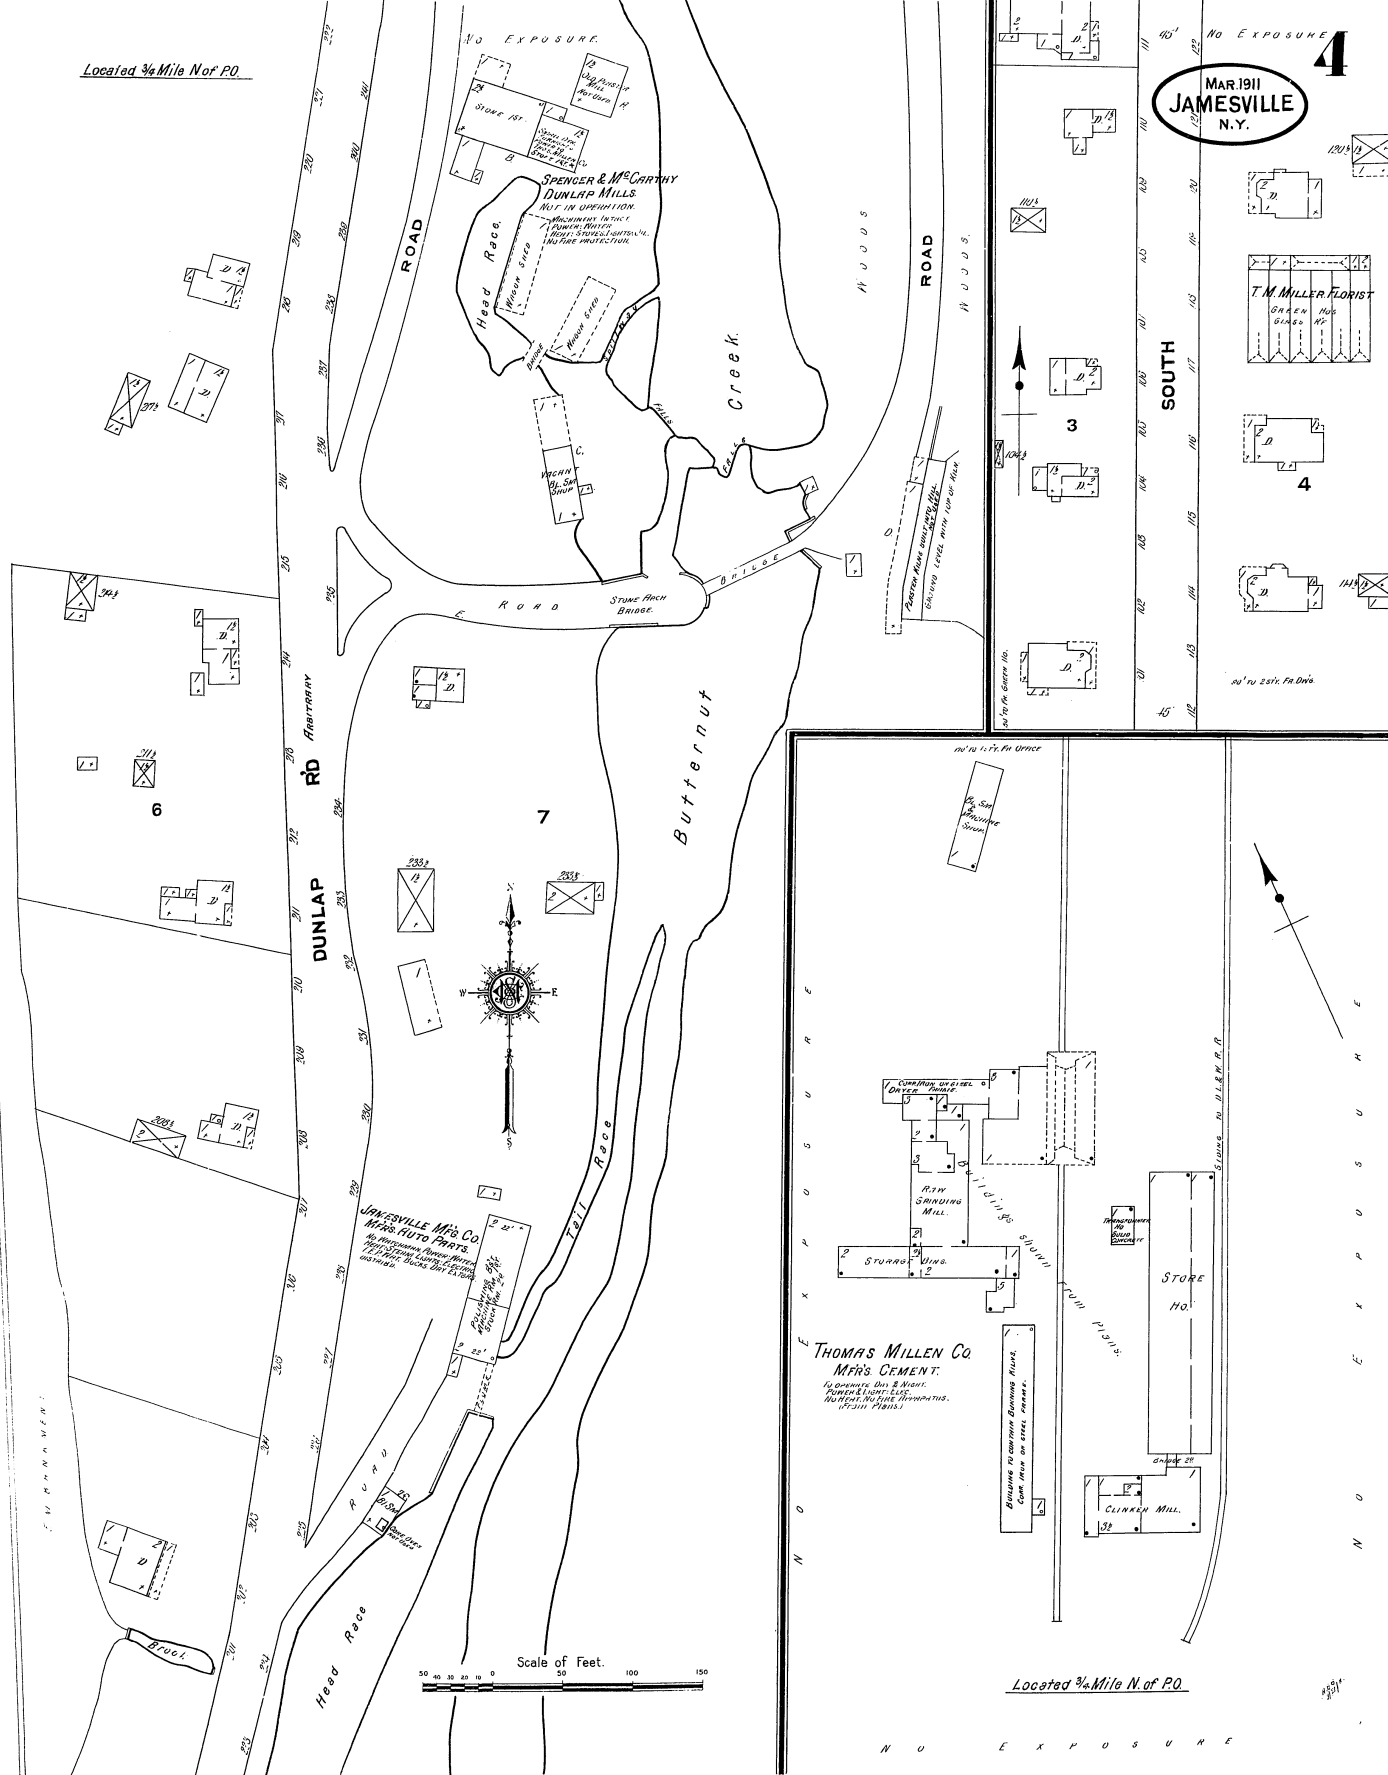

Scale of Feet

MAR 1911
JAMESVILLE
N.Y.

MAR. 1911
JAMESVILLE
N.Y.

Scale of Feet.
0 10 20 30 40 50

Located 3/4 Mile N of P.O.

MAR 1911
JAMESVILLE
N.Y.

4

T. M. MILLER, FLORIST
GREEN GLASS

4

30' to 25' to P.O. Dist.

Scale of Feet.
0 50 100 150

Located 3/4 Mile N. of P.O.

N O E X P O S U R E