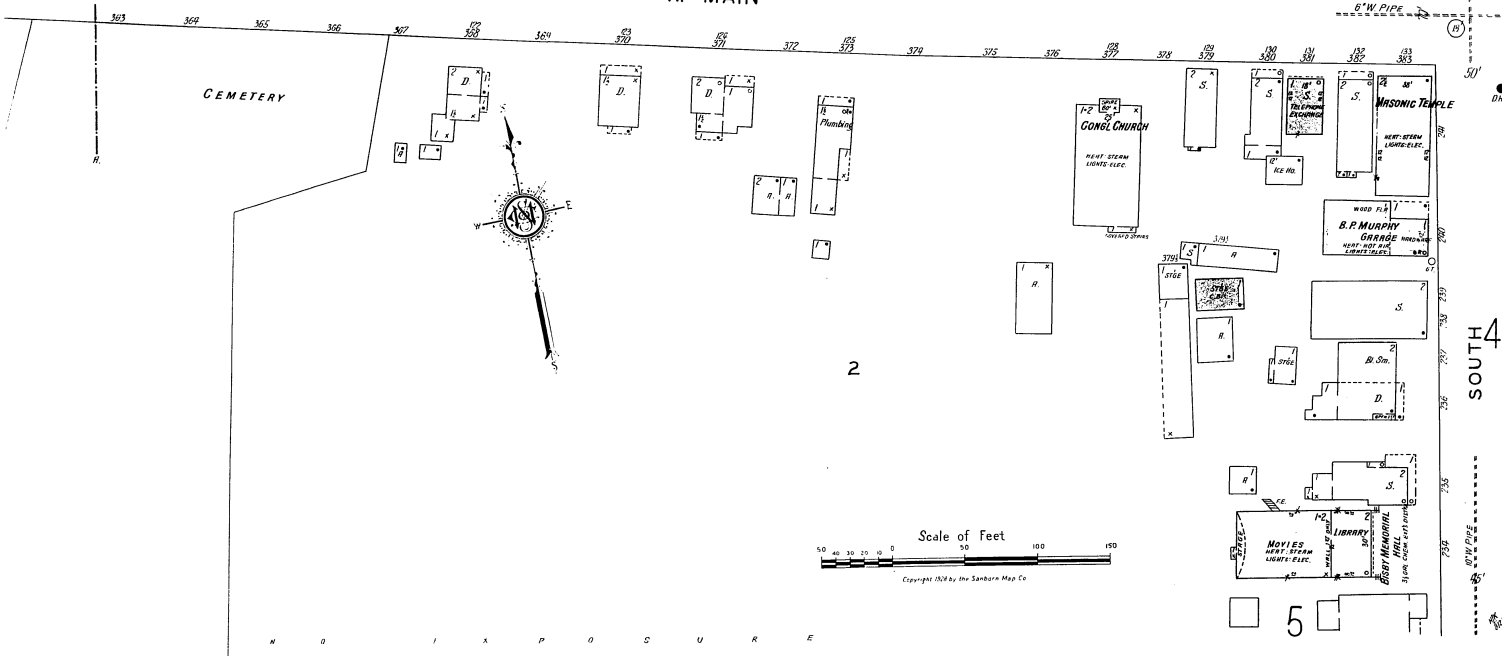

2

AUG. 1928
WEST WINFIELD
N. Y.

2

(2651)

NORTH

SOUTH

5

3

4

E. MAIN

AUG. 1928
WEST WINFIELD
N. Y.

AUG. 1928
WEST WINFIELD
N.Y.

Scale of Feet