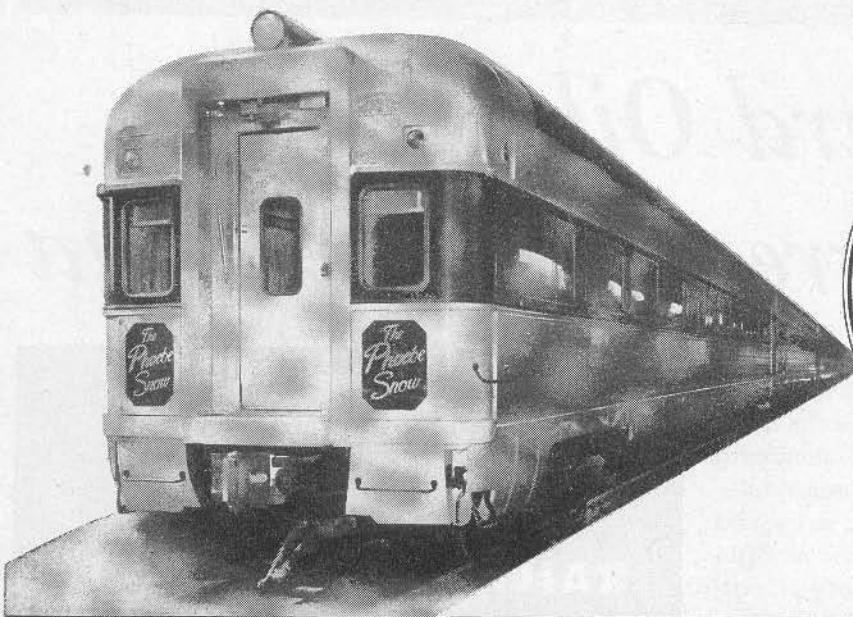

Congratulations
D.L. and W.

... May Your **SECOND**
Century be as Successful as
Your FIRST!

Dependable "Safety" equipment installations have been a part of the Delaware Lackawanna and Western Railroad for the past fifty years. As one of your suppliers, we are proud to have contributed to your progressive growth and expansion. May we continue to serve you in the future as we have in the past.

Featured in the photograph below, is the streamliner "The Phoebe Snow." Equipped with "Safety" air conditioning, genemotors and motor alternator equipment and "Safety" lighting fixtures, this streamliner provides its passengers with the latest in railway comfort.